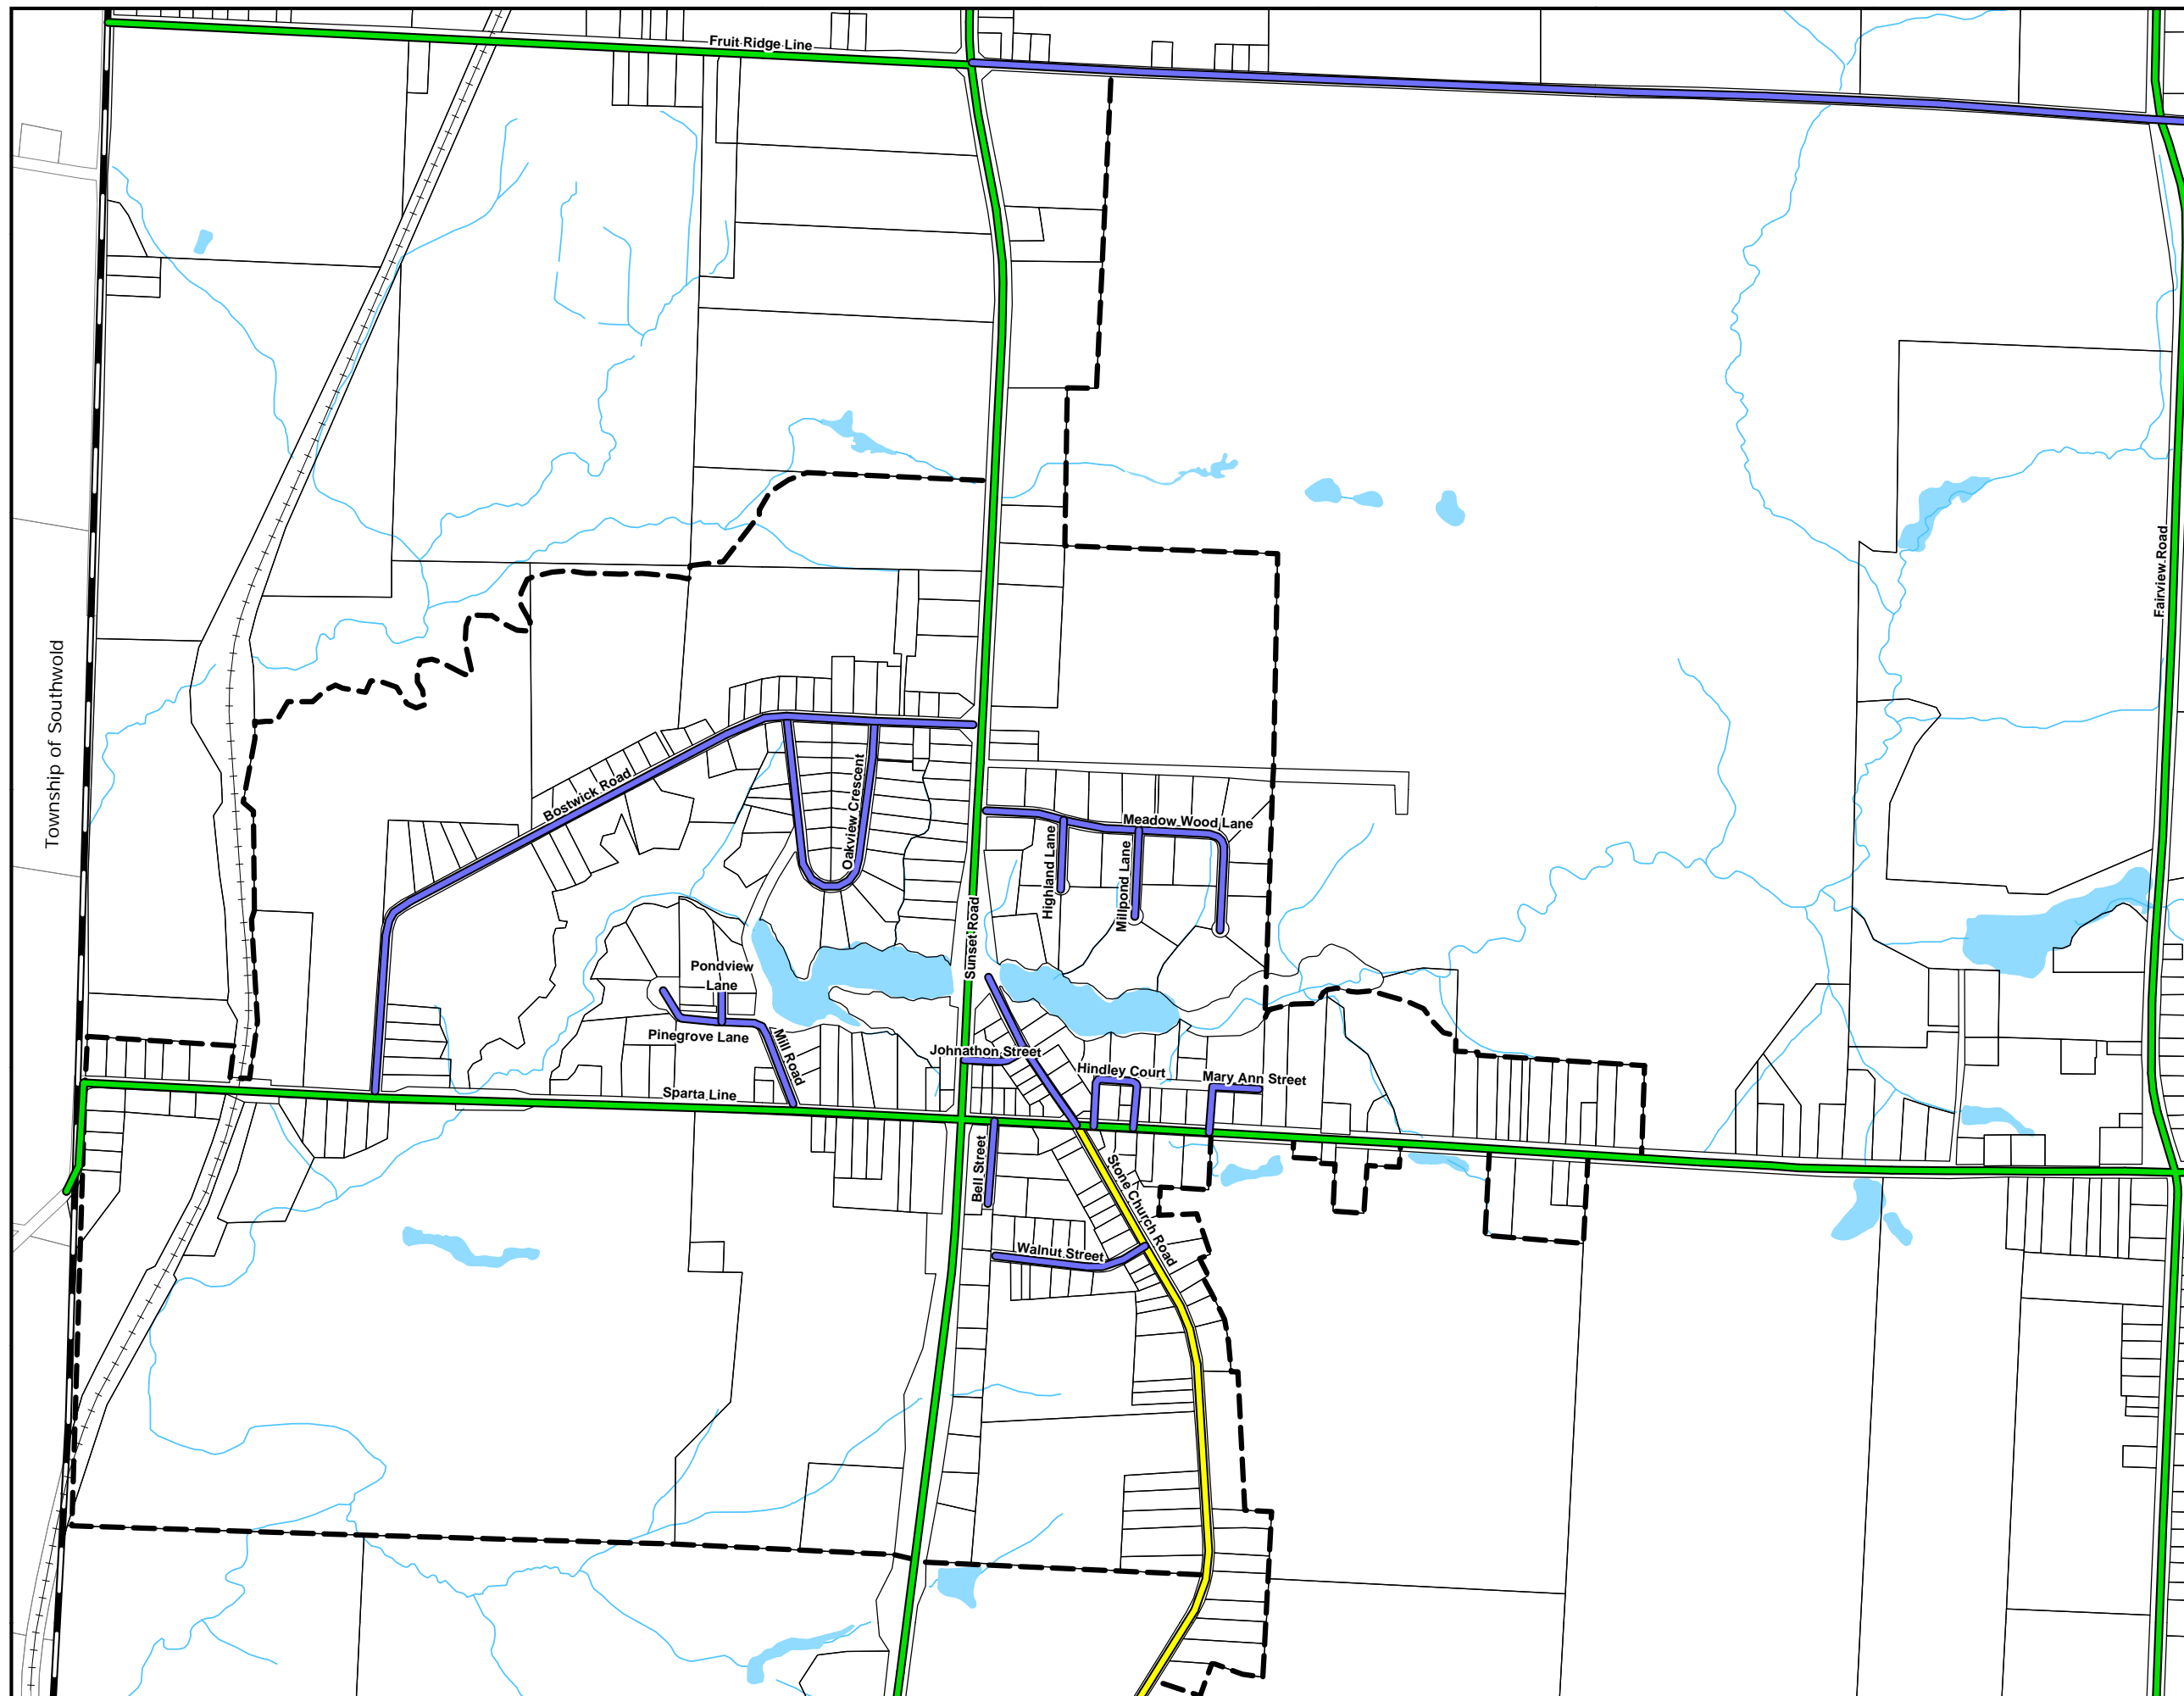

Schedule "F1"

To The Official Plan of
The Municipality of
Central Elgin
**Community of
Union**

ROADS CLASSIFICATION and WIDENING

Roads Classification

Municipal

-  Collector
-  Local
-  Road Widening

County

-  County Road

Provincial

-  Provincial Highway

Map Legend

-  Urban Settlement Area
-  Municipal Boundary
-  Railway
-  Waterbodies

225 0 225 450

Metres

Office Consolidation February 2013
Adopted by Council February 21 2012
Approved with Modifications February 8 2013

Township of Southwold

Fairview Road