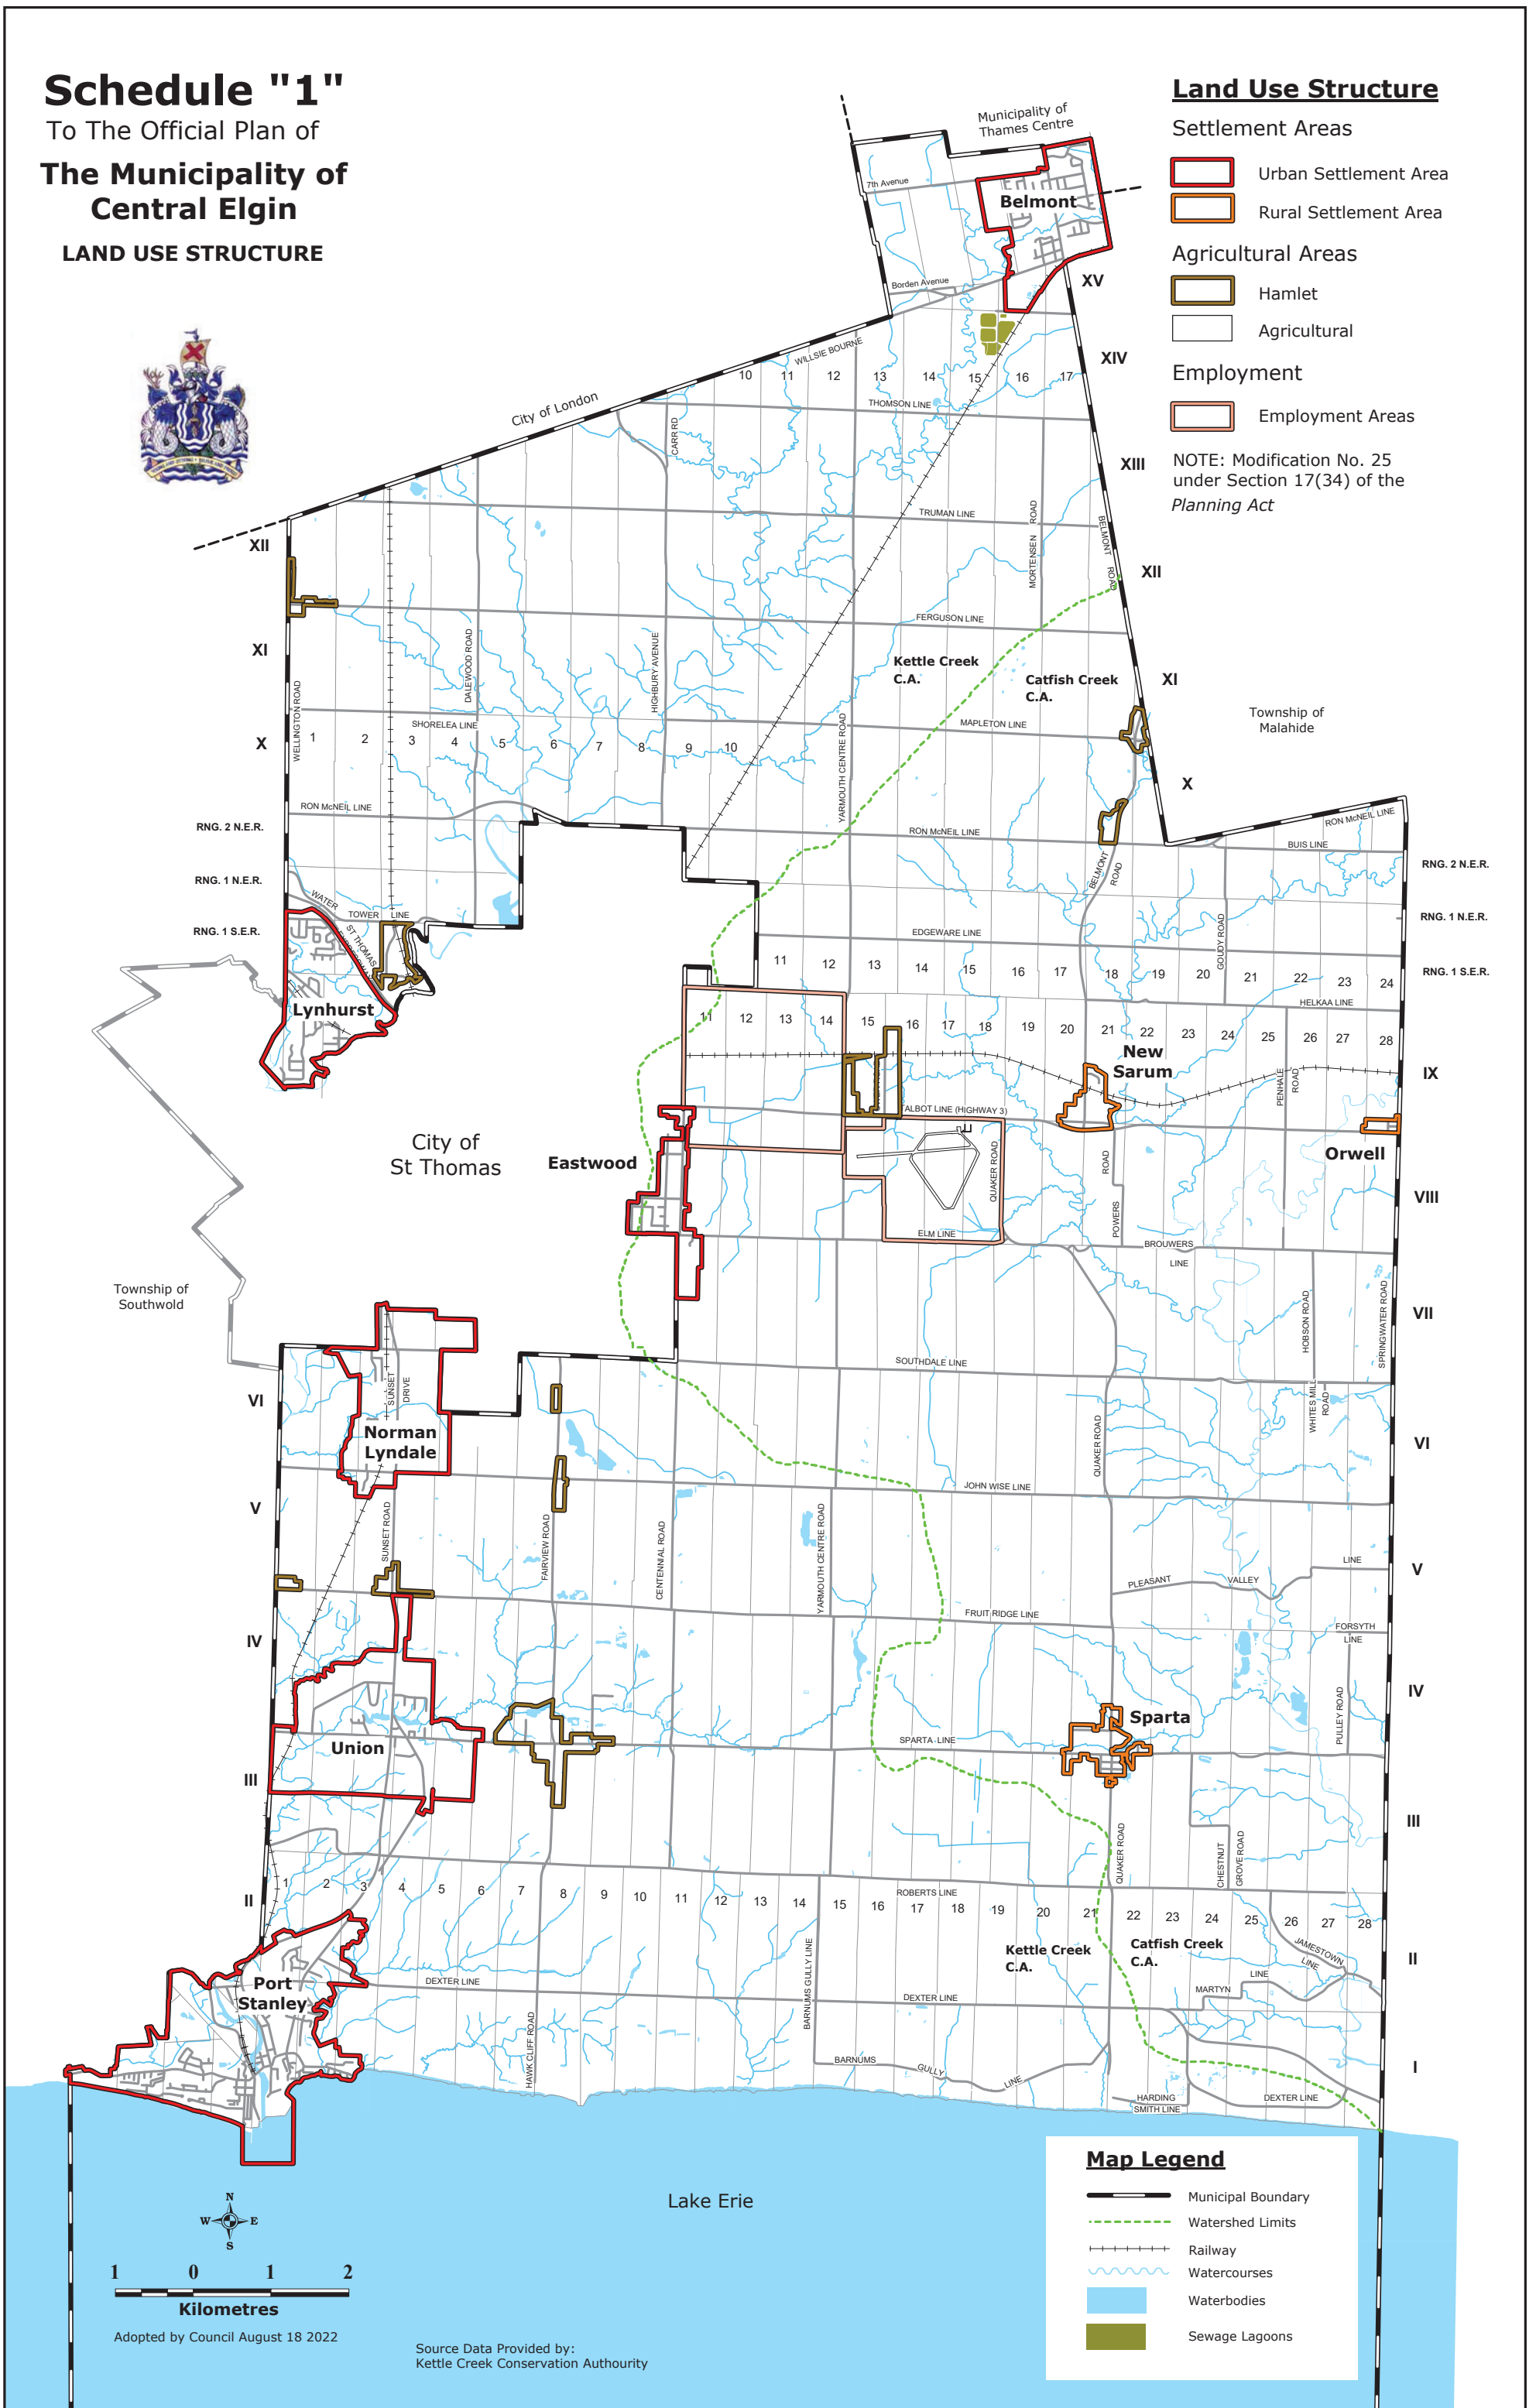

Schedule "1"

To The Official Plan of The Municipality of Central Elgin

LAND USE STRUCTURE

Land Use Structure

Settlement Areas

- Urban Settlement Area
- Rural Settlement Area

Agricultural Areas

- Hamlet
- Agricultural

Employment

- Employment Areas

NOTE: Modification No. 25 under Section 17(34) of the Planning Act

Map Legend

- Municipal Boundary
- Watershed Limits
- Railway
- Watercourses
- Waterbodies
- Sewage Lagoons

Adopted by Council August 18 2022

Source Data Provided by:
Kettle Creek Conservation Authority