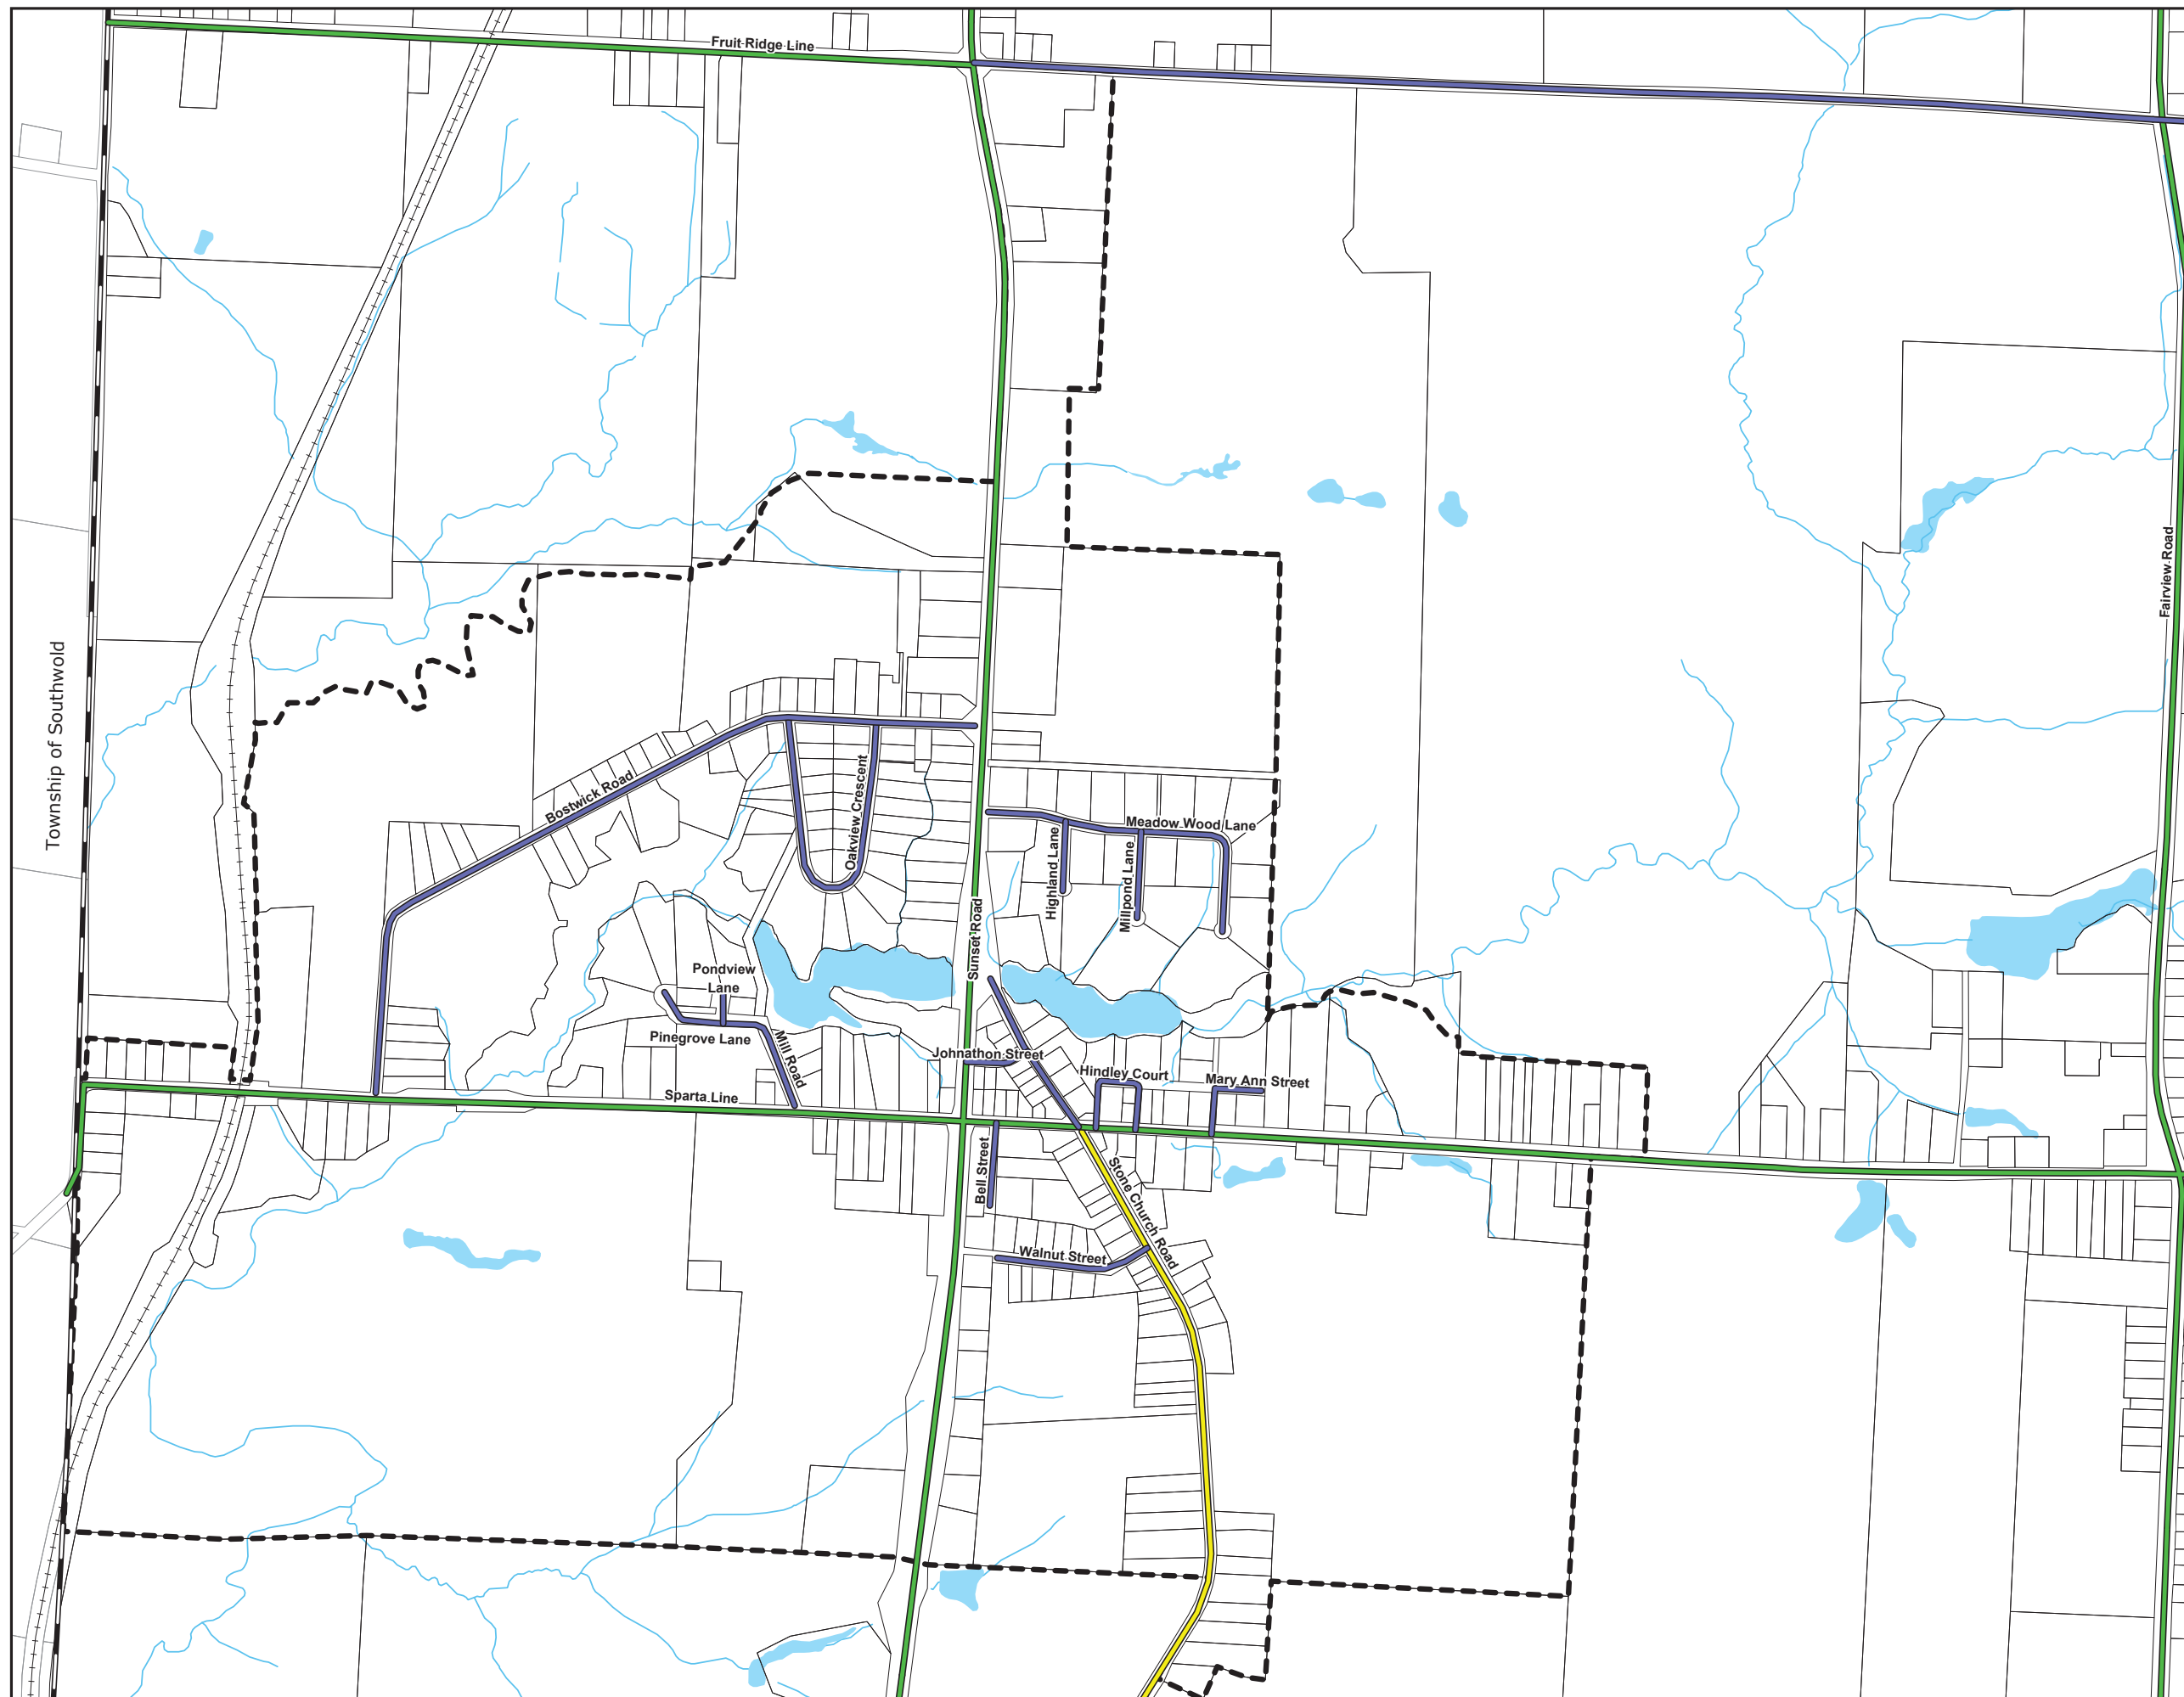

- County Road

Provincial

- Provincial Highway

Map Legend

- Urban Settlement Area
- Municipal Boundary
- Railway
- Waterbodies

225 0 225 450

Metres

Adopted by Council August 18 2022

Township of Southwold

Fruit Ridge Line

Bostwick Road

Oakview Crescent

Meadow Wood Lane

Millpond Lane

Highland Lane

Johnathon Street

Hindley Court

Mary Ann Street

Pinegrove Lane

Sparta Line

Mill Road

Bell Street

Walnut Street

St. John's Church Road

Sunset Road

Fairview Road