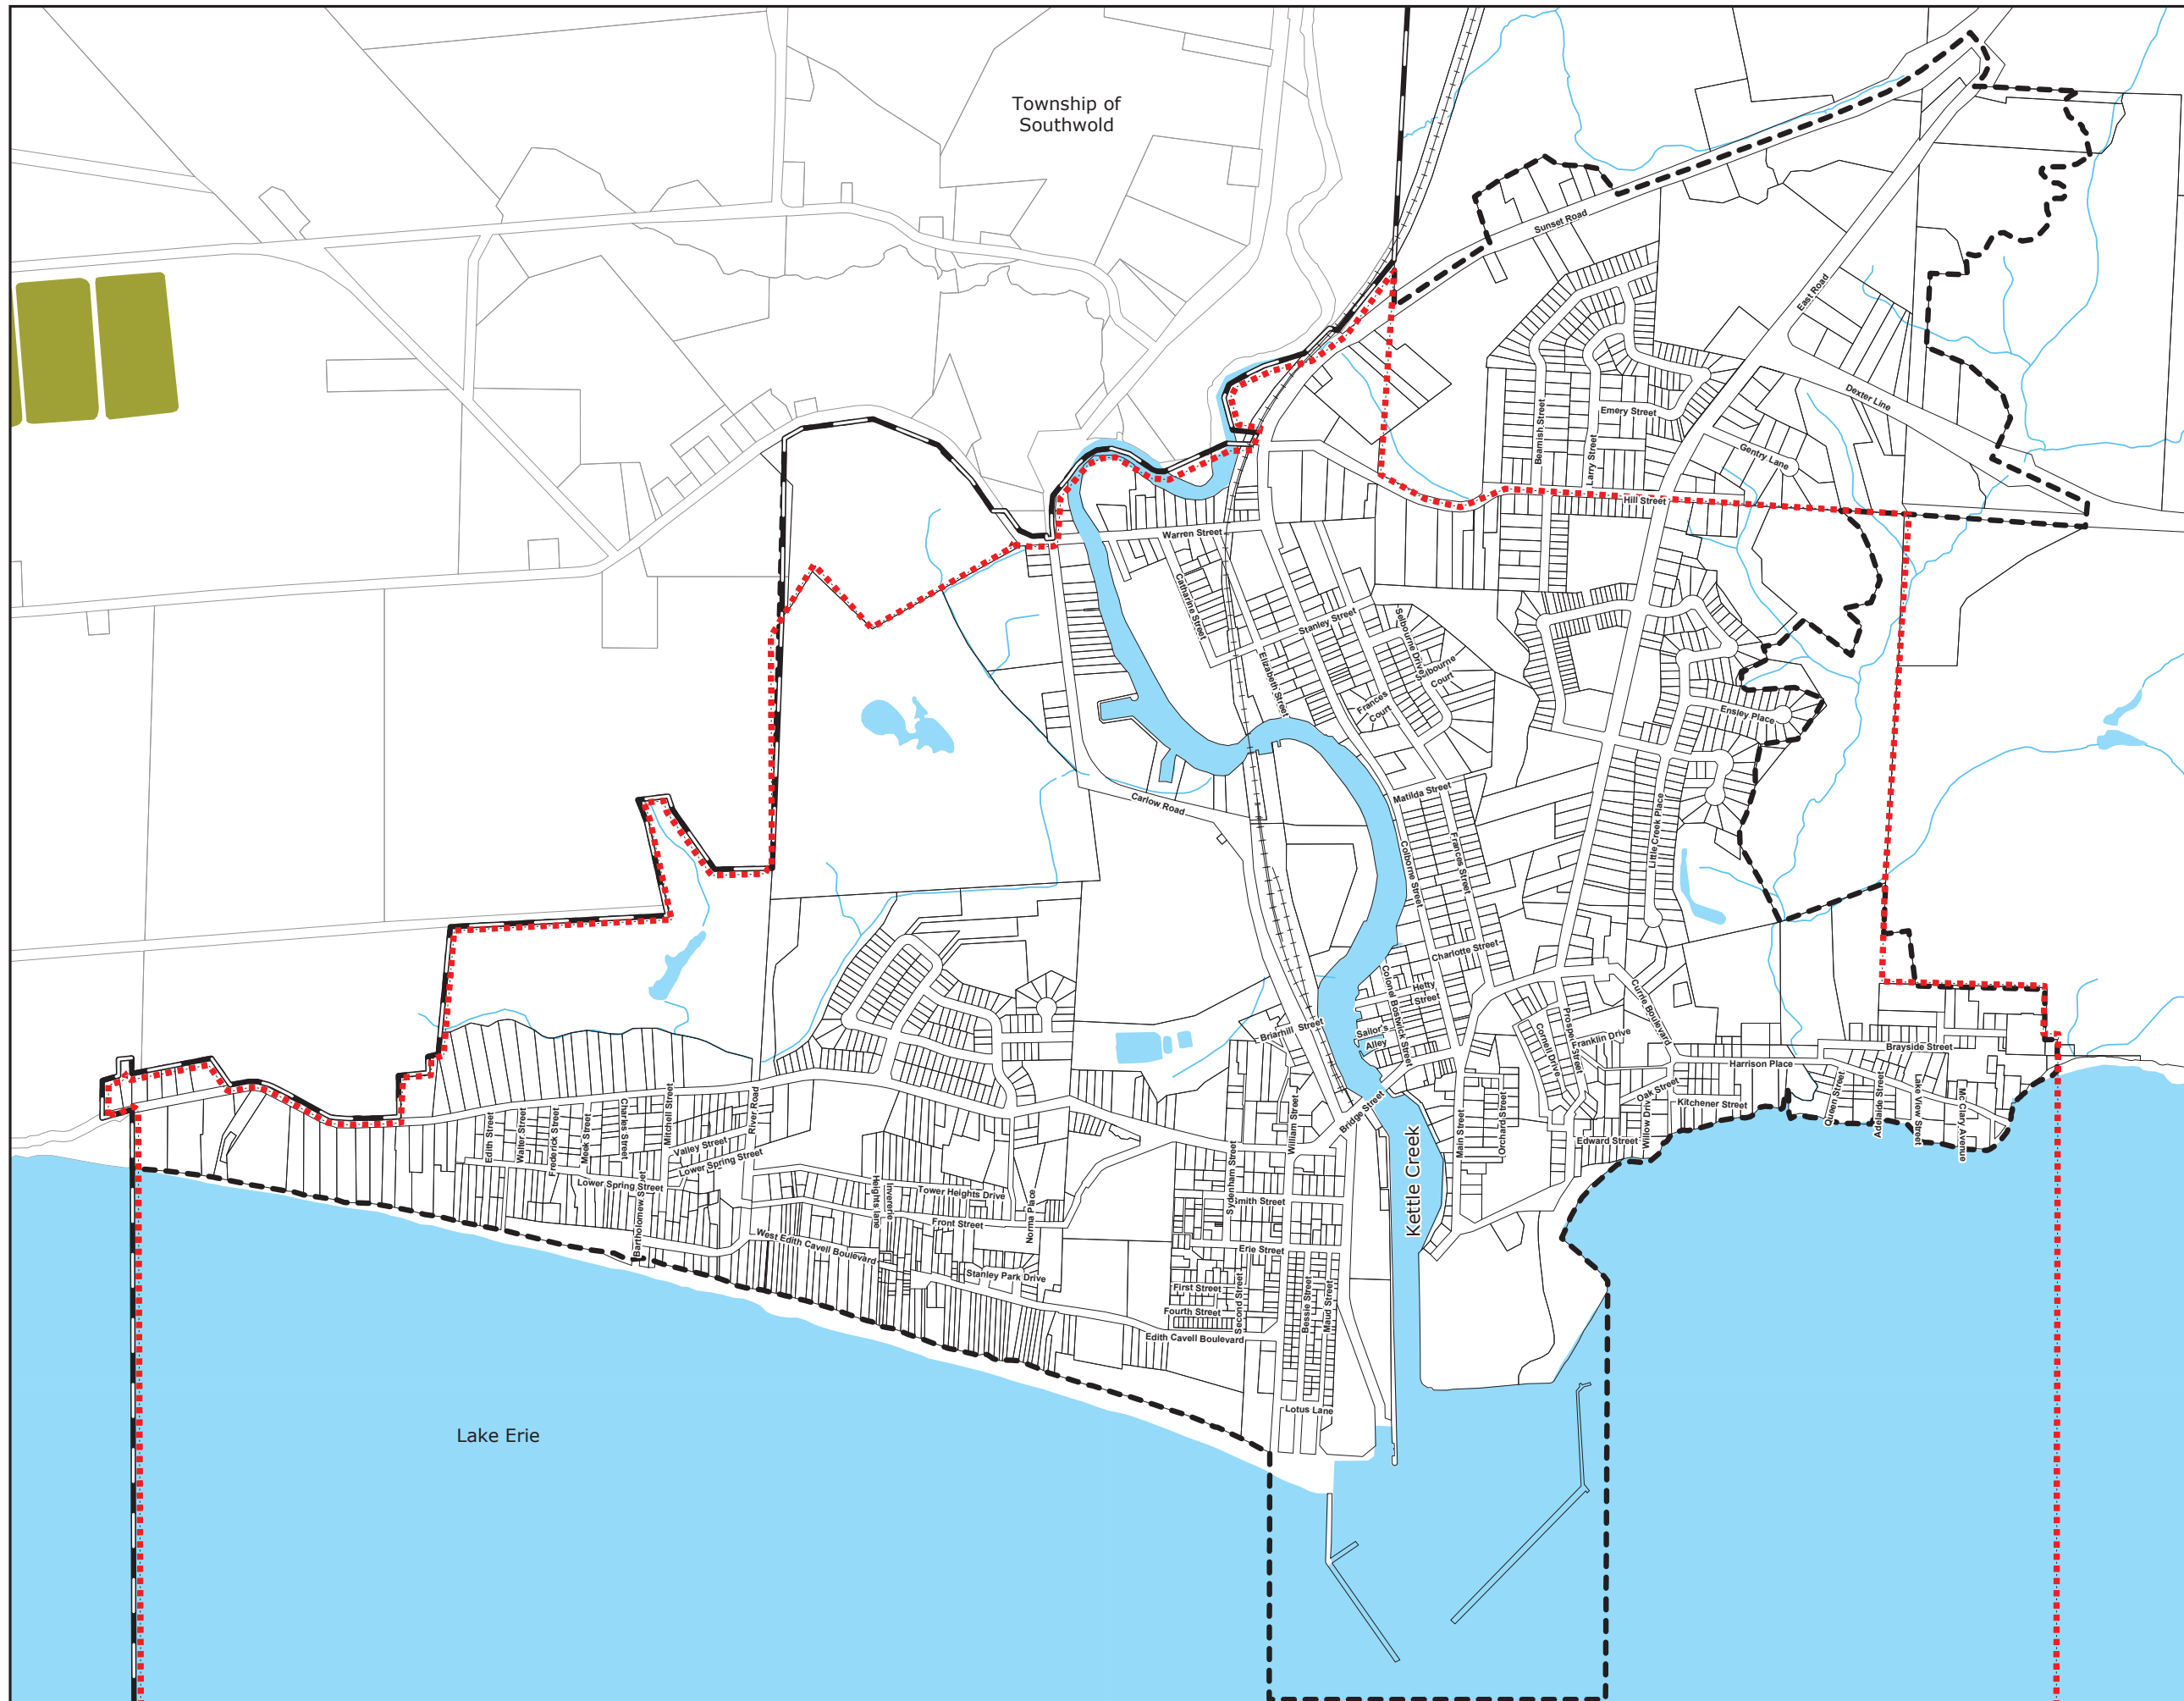

Schedule "G4"

To The Official Plan of
The Municipality of
Central Elgin
**Community of
Port Stanley**
COMMUNITY IMPROVEMENT AREA

--- Port Stanley Community Improvement Area

Map Legend

- Urban Settlement Area
- Municipal Boundary
- Railway
- Watercourses
- Waterbodies
- Sewage Lagoons

250 0 250 500

Metres

Adopted by Council August 18 2022