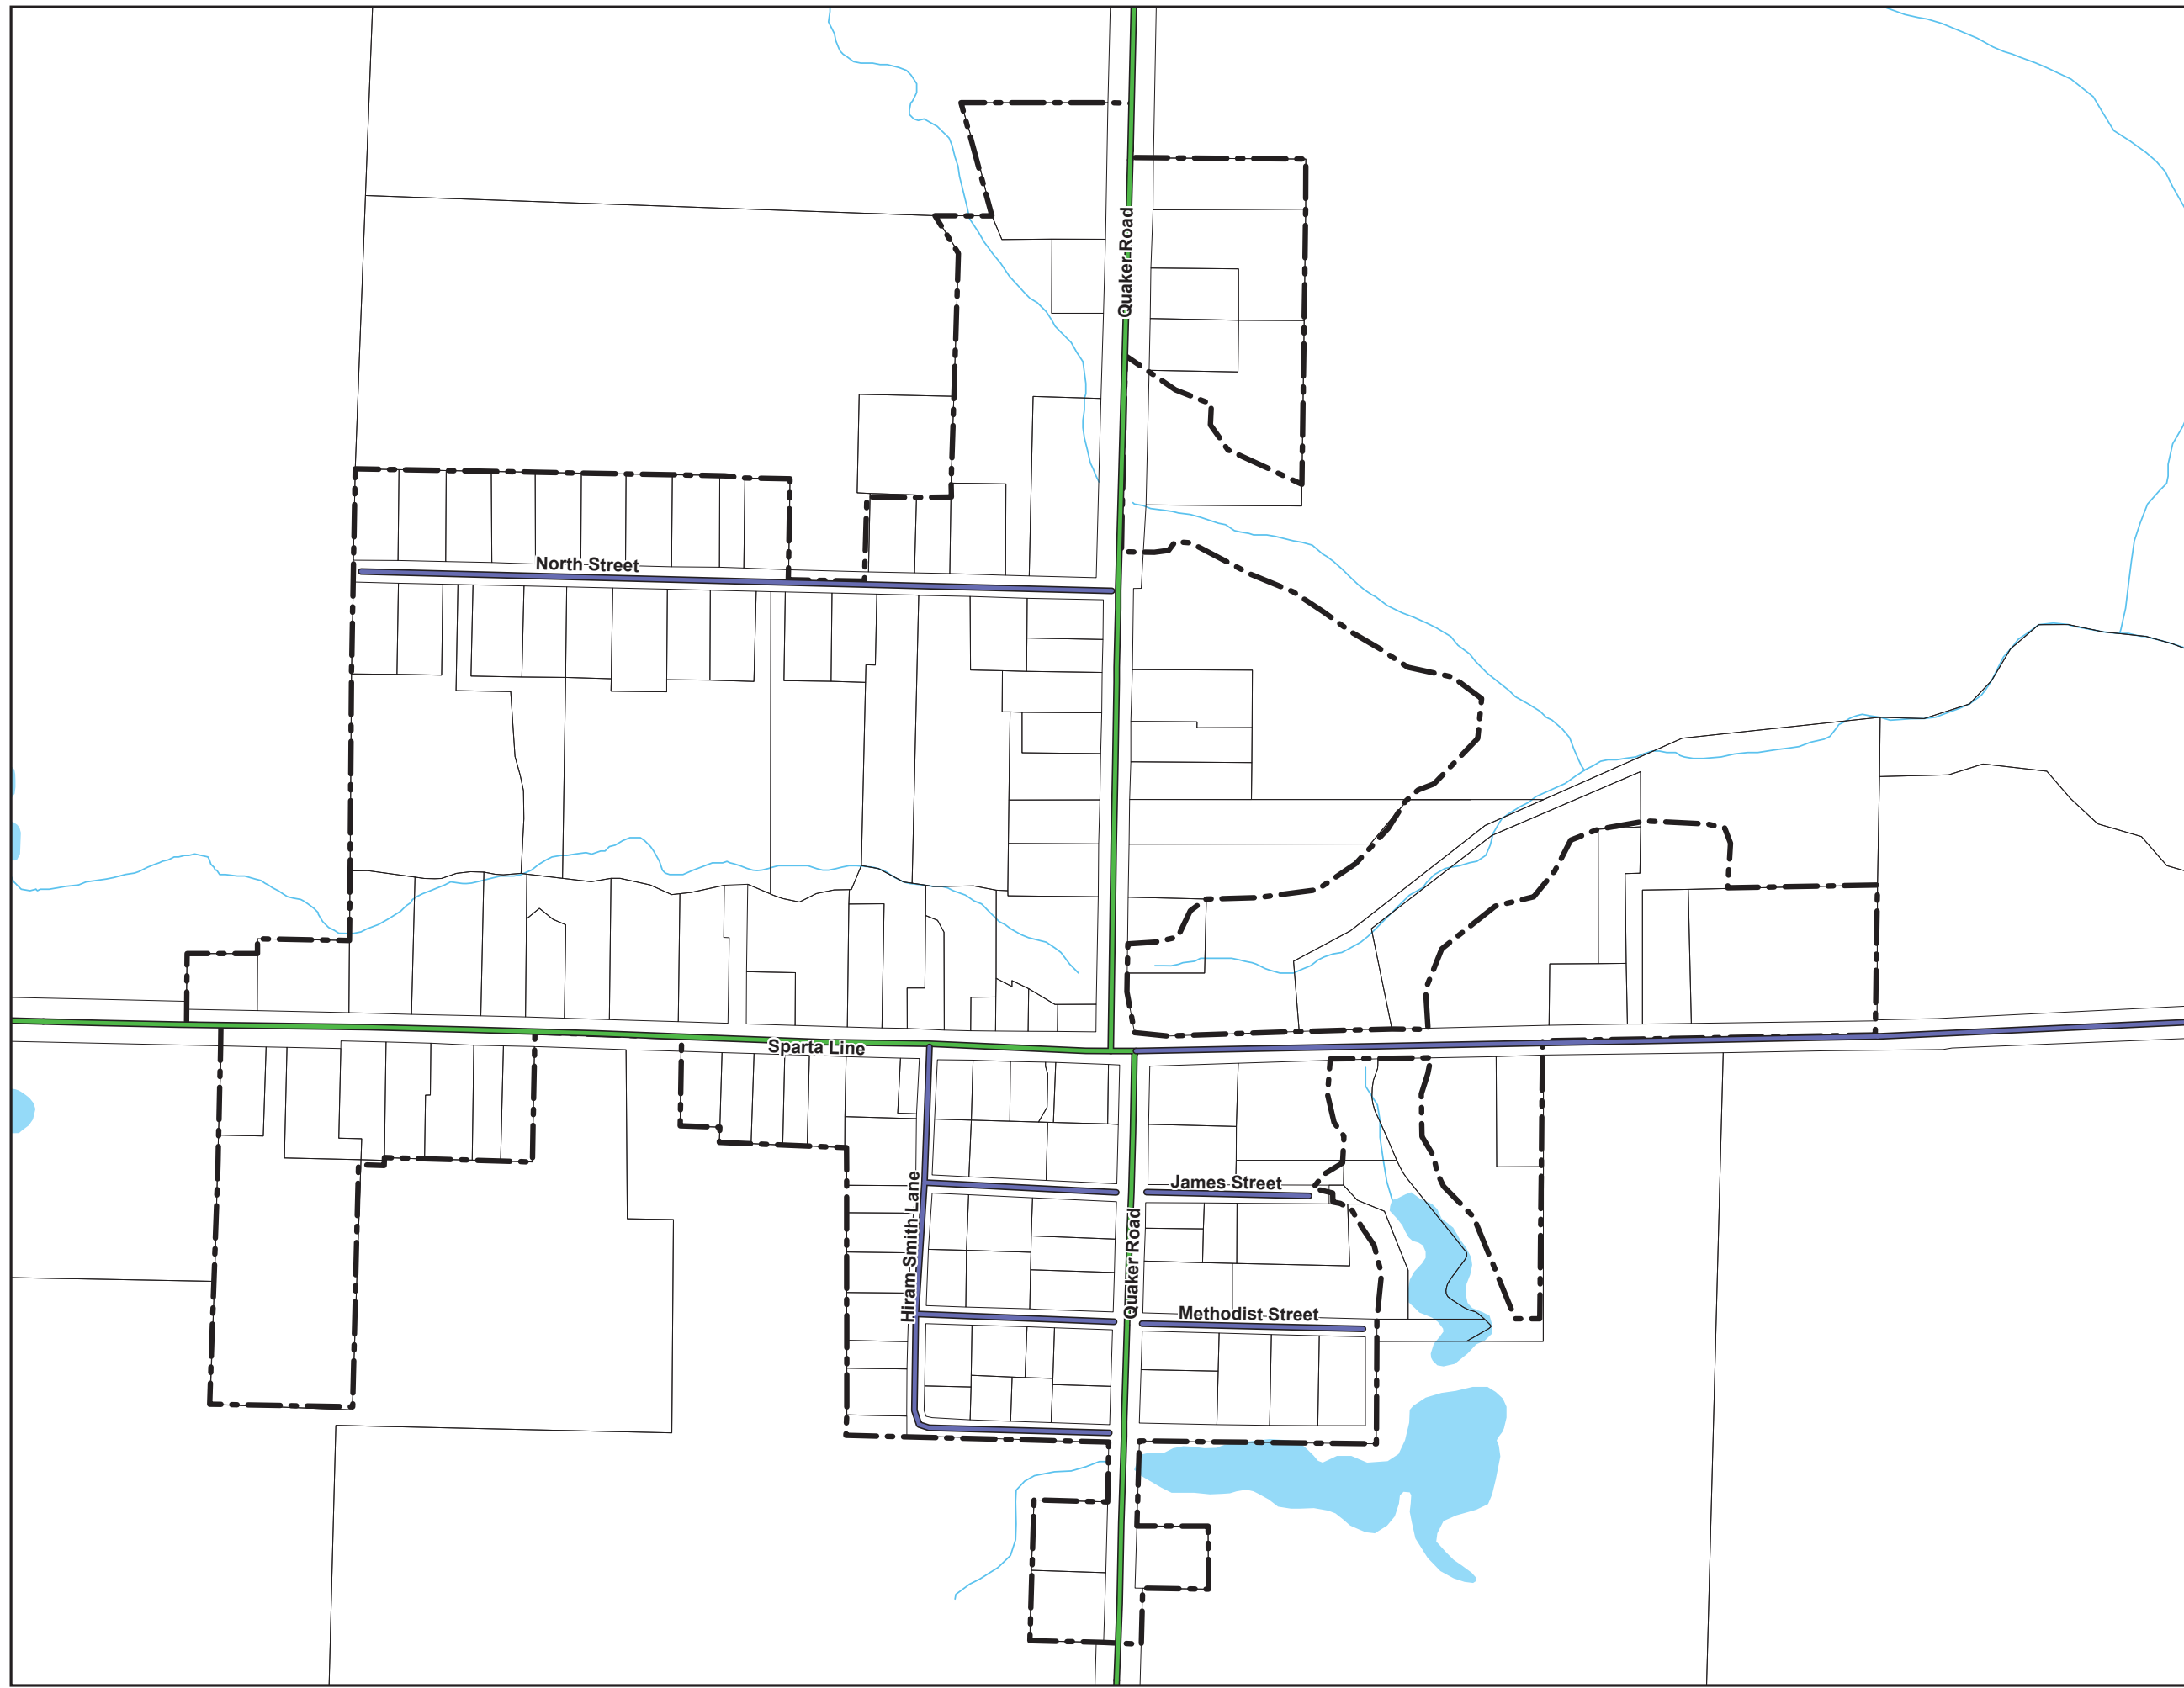

Schedule "J1"

To The Official Plan of
The Municipality of
Central Elgin
**Community of
Sparta**

ROADS CLASSIFICATION and WIDENING

Roads Classification

- Municipal**
- Collector
 - Local
 - Road Widening
- County**
- County Road
- Provincial**
- Provincial Highway

Legend

- Rural Settlement Area
- Municipal Boundary
- Railway
- Watercourses
- Waterbodies

Adopted by Council August 18 2022