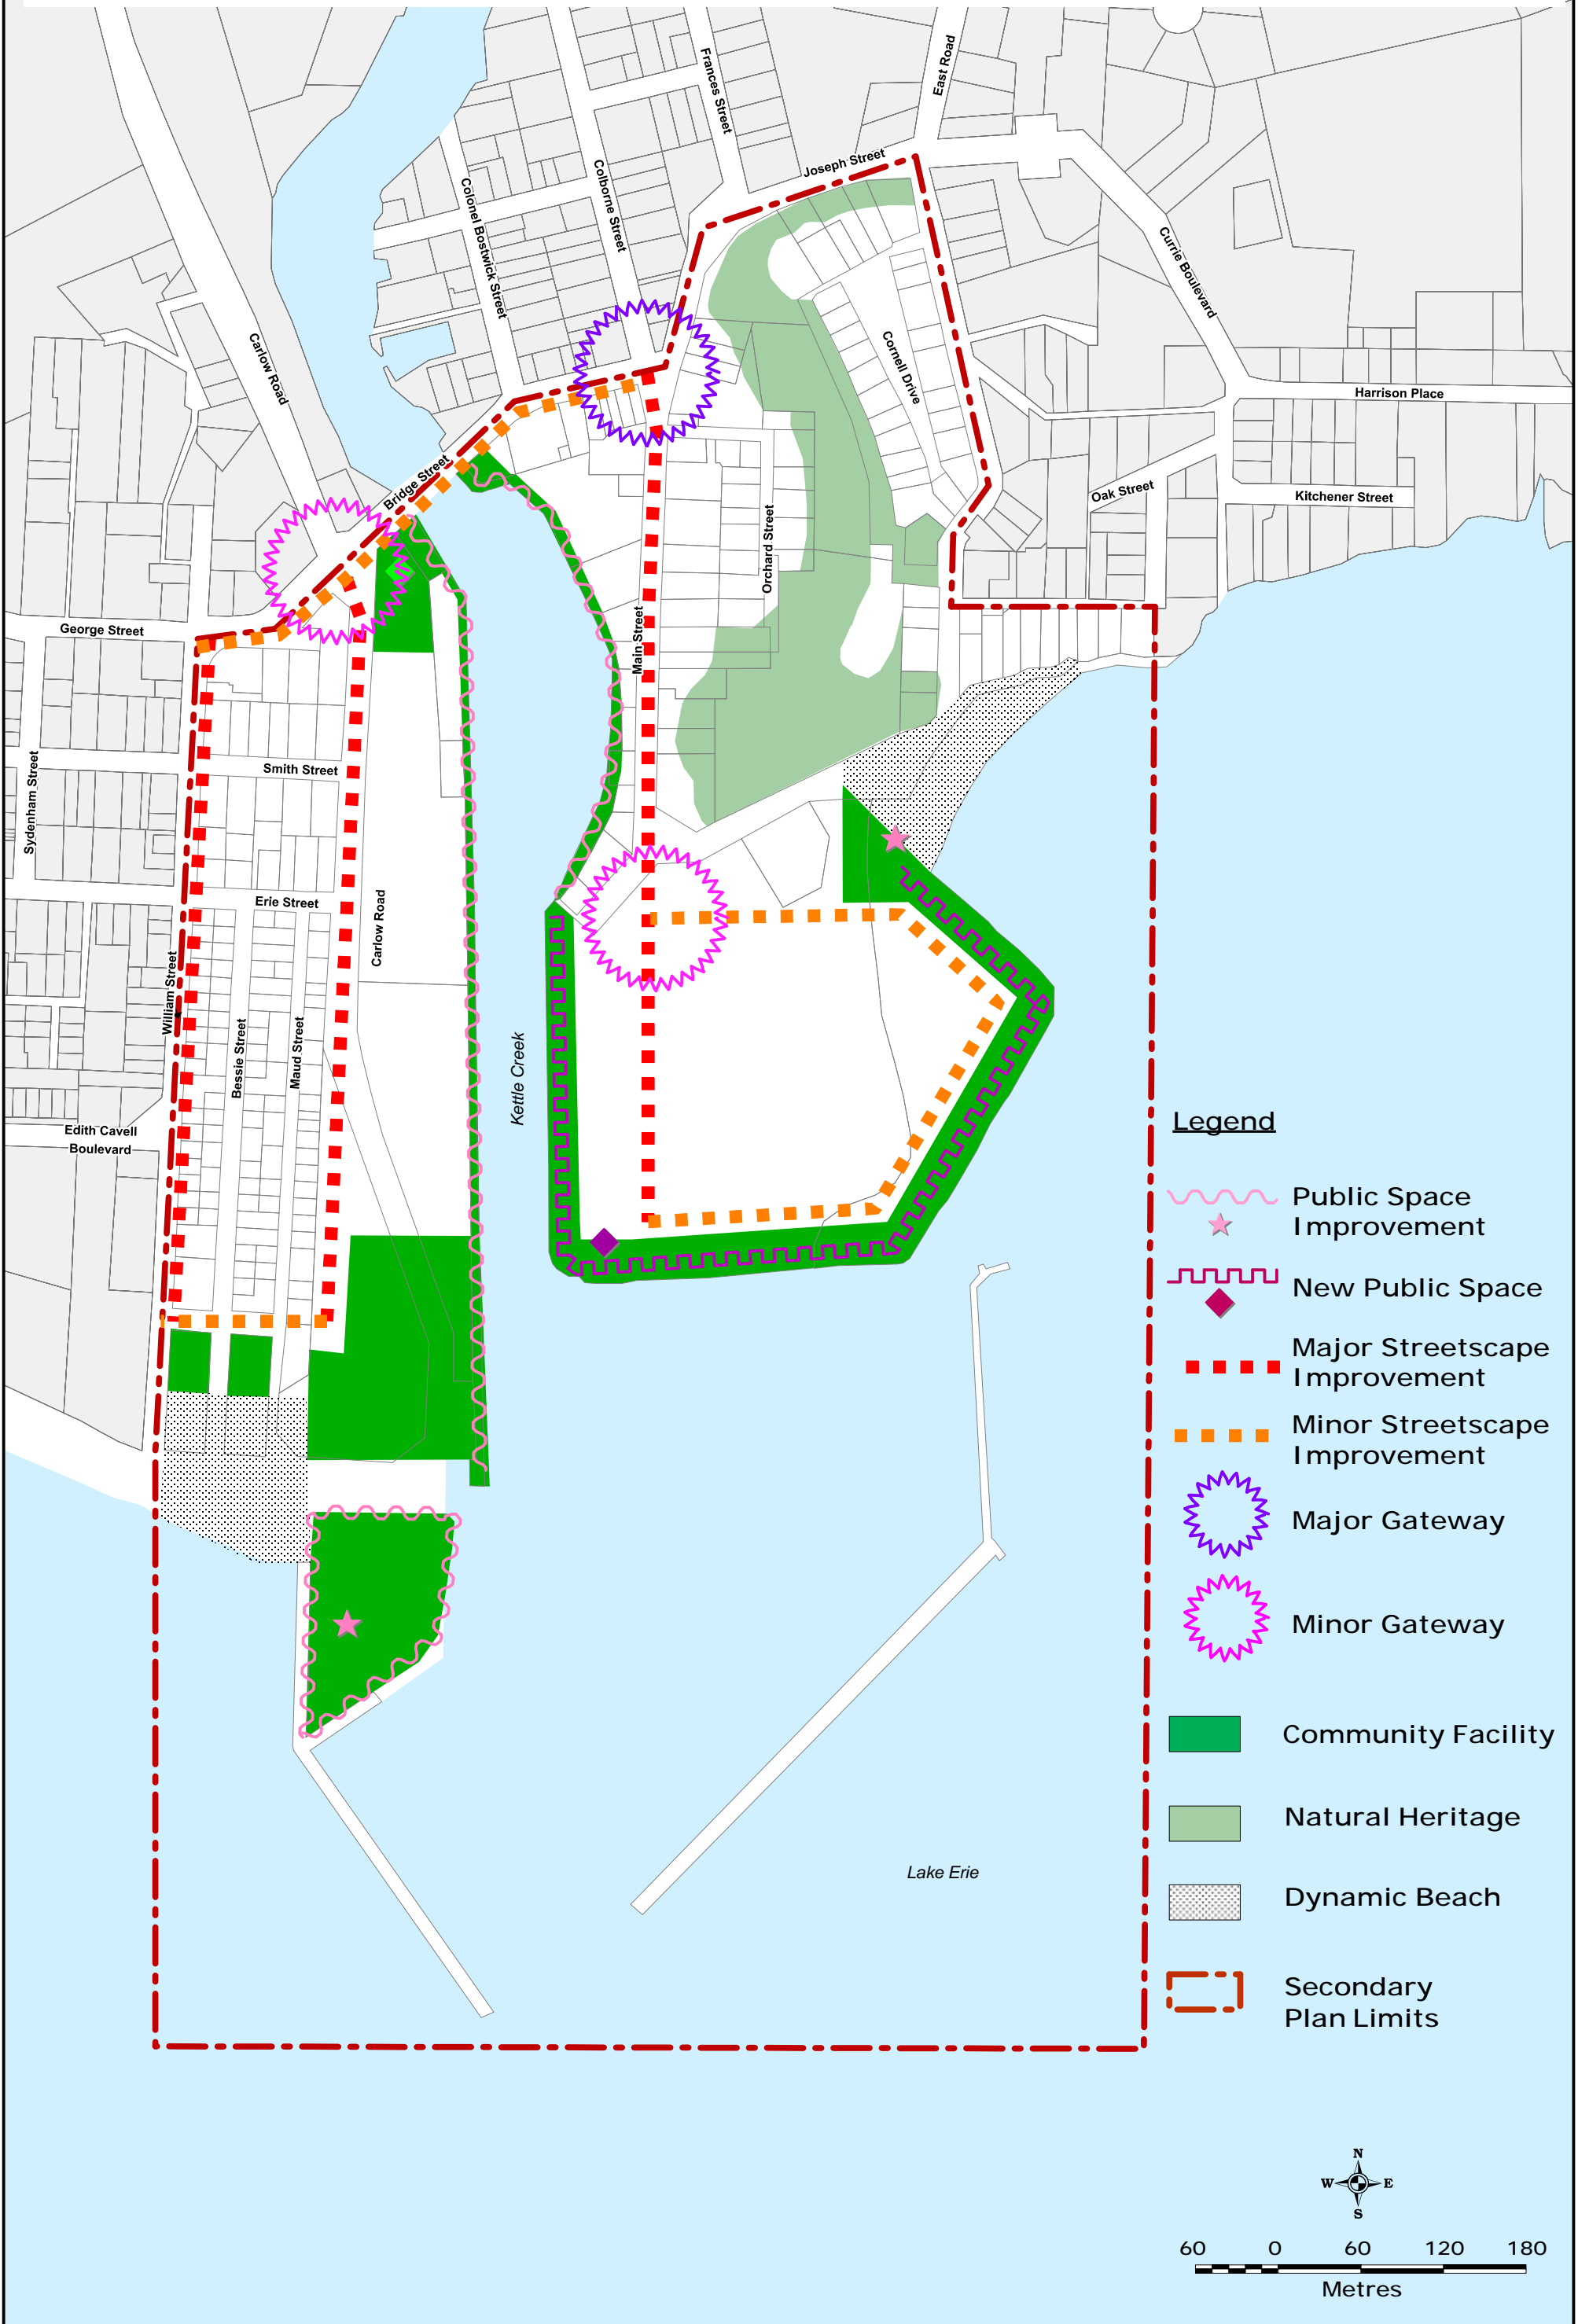

Port Stanley Harbour Plan

DRAFT - Schedule 3 - Public Realm

Legend

-  Public Space Improvement
-  New Public Space
-  Major Streetscape Improvement
-  Minor Streetscape Improvement
-  Major Gateway
-  Minor Gateway
-  Community Facility
-  Natural Heritage
-  Dynamic Beach
-  Secondary Plan Limits